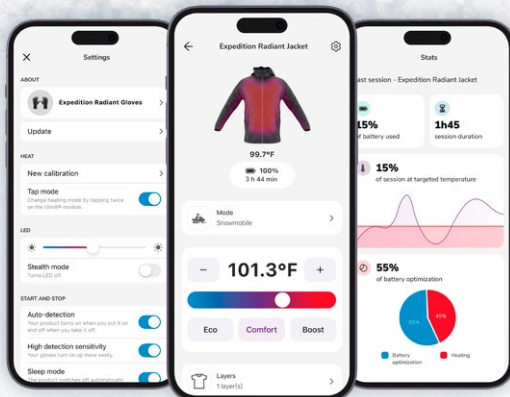

INTELLIGENT HEAT

The clim8 autonomous heating system uses sensors to track your body temperature and adjusts to your heat level.

SMART APP CONTROL

Set your ideal temperature on the clim8 app and let it do the rest.

BACKED BY DATA

Body heat mapping by the clim8 lab allows optimal thermal comfort.