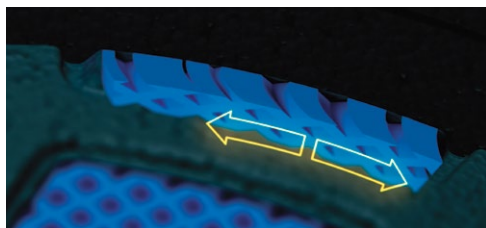

Designed in-house by BRP
for optimal performance.

LIGHTWEIGHT

ACCESSIBLE

DOT / ECE

PROTECTION

Energy Reduction Technology (ERT) redirects force away from the head in the event of a fall.

LIGHTWEIGHT

Our lightest helmet at 1,310 g (size Large).