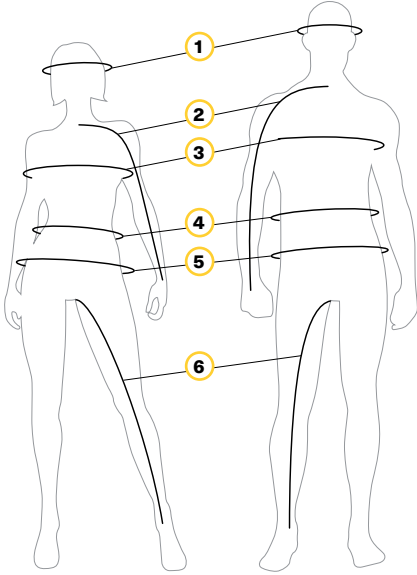

SIZING CHART

HOW TO MEASURE

- For best results, have someone else take measurements.
- Measure body in underwear.
- Tape must be snug but not tight.
- If measurements fall between two sizes, order the larger size.

1 HEAD	Around your head, from the center of the forehead, above the ears and over the natural bump at the back of the head.
2 ARM LENGTH	Let the hands hang down on the side in a slightly bent position. Measure from the center of the back of your neck, along the length of your arm, to the wrist.
3 CHEST / BUST	Measure under your arms, around the fullest part of your chest.
4 WAIST	Measure around your natural waistline, keeping one finger between the tape and body.
5 HIPS	Across the widest part of the seat.
6 INSEAM	Without shoes, from crotch to the floor.